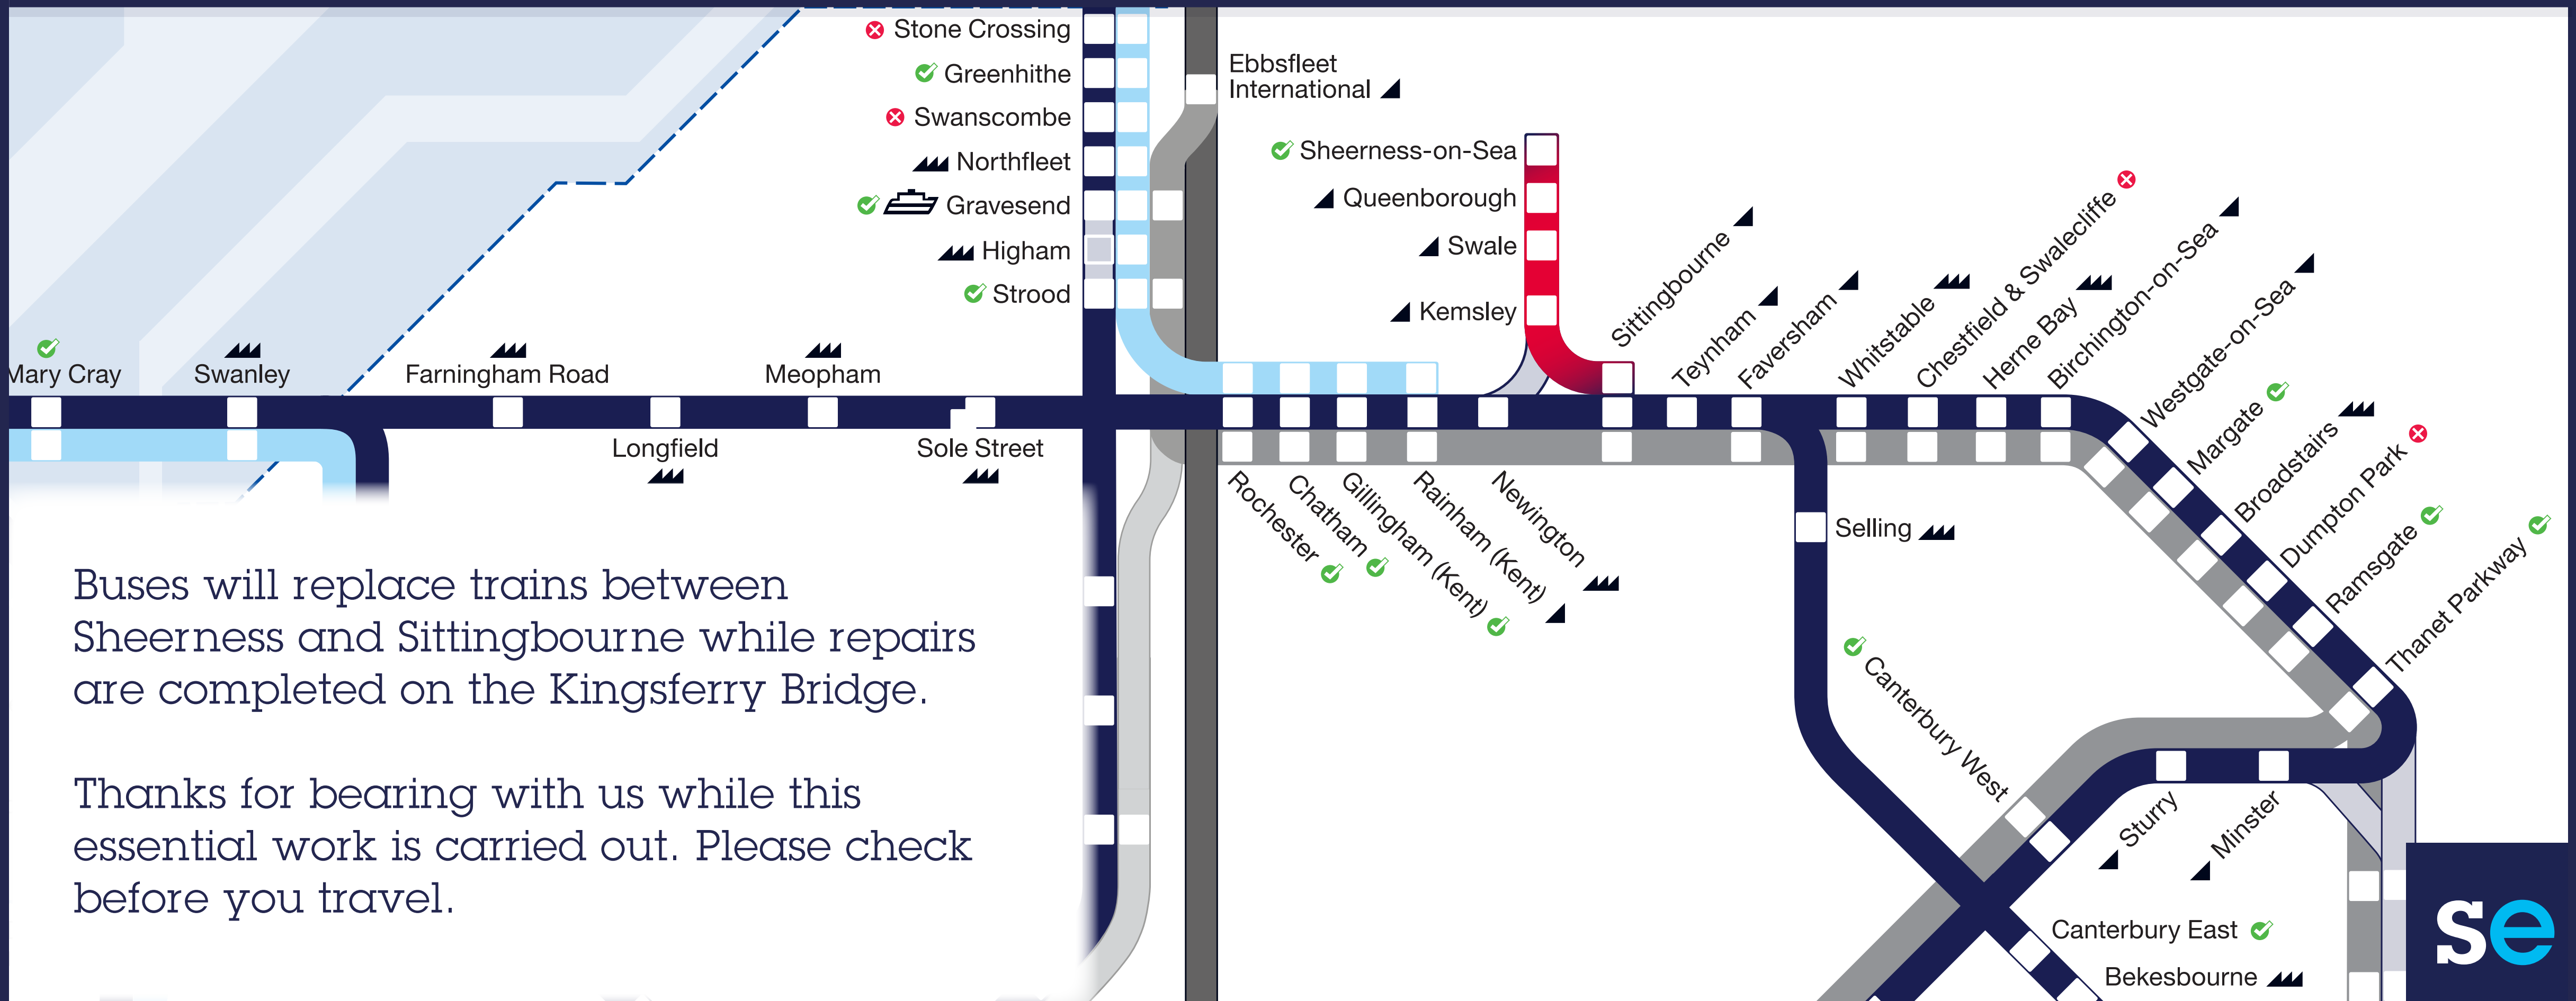

Line closure

Buses replace trains on Saturday 26 October to Saturday 2 November. Line reopens on Sunday 3 November

Buses will replace trains between Sheerness and Sittingbourne while repairs are completed on the Kingsferry Bridge.

Thanks for bearing with us while this essential work is carried out. Please check before you travel.