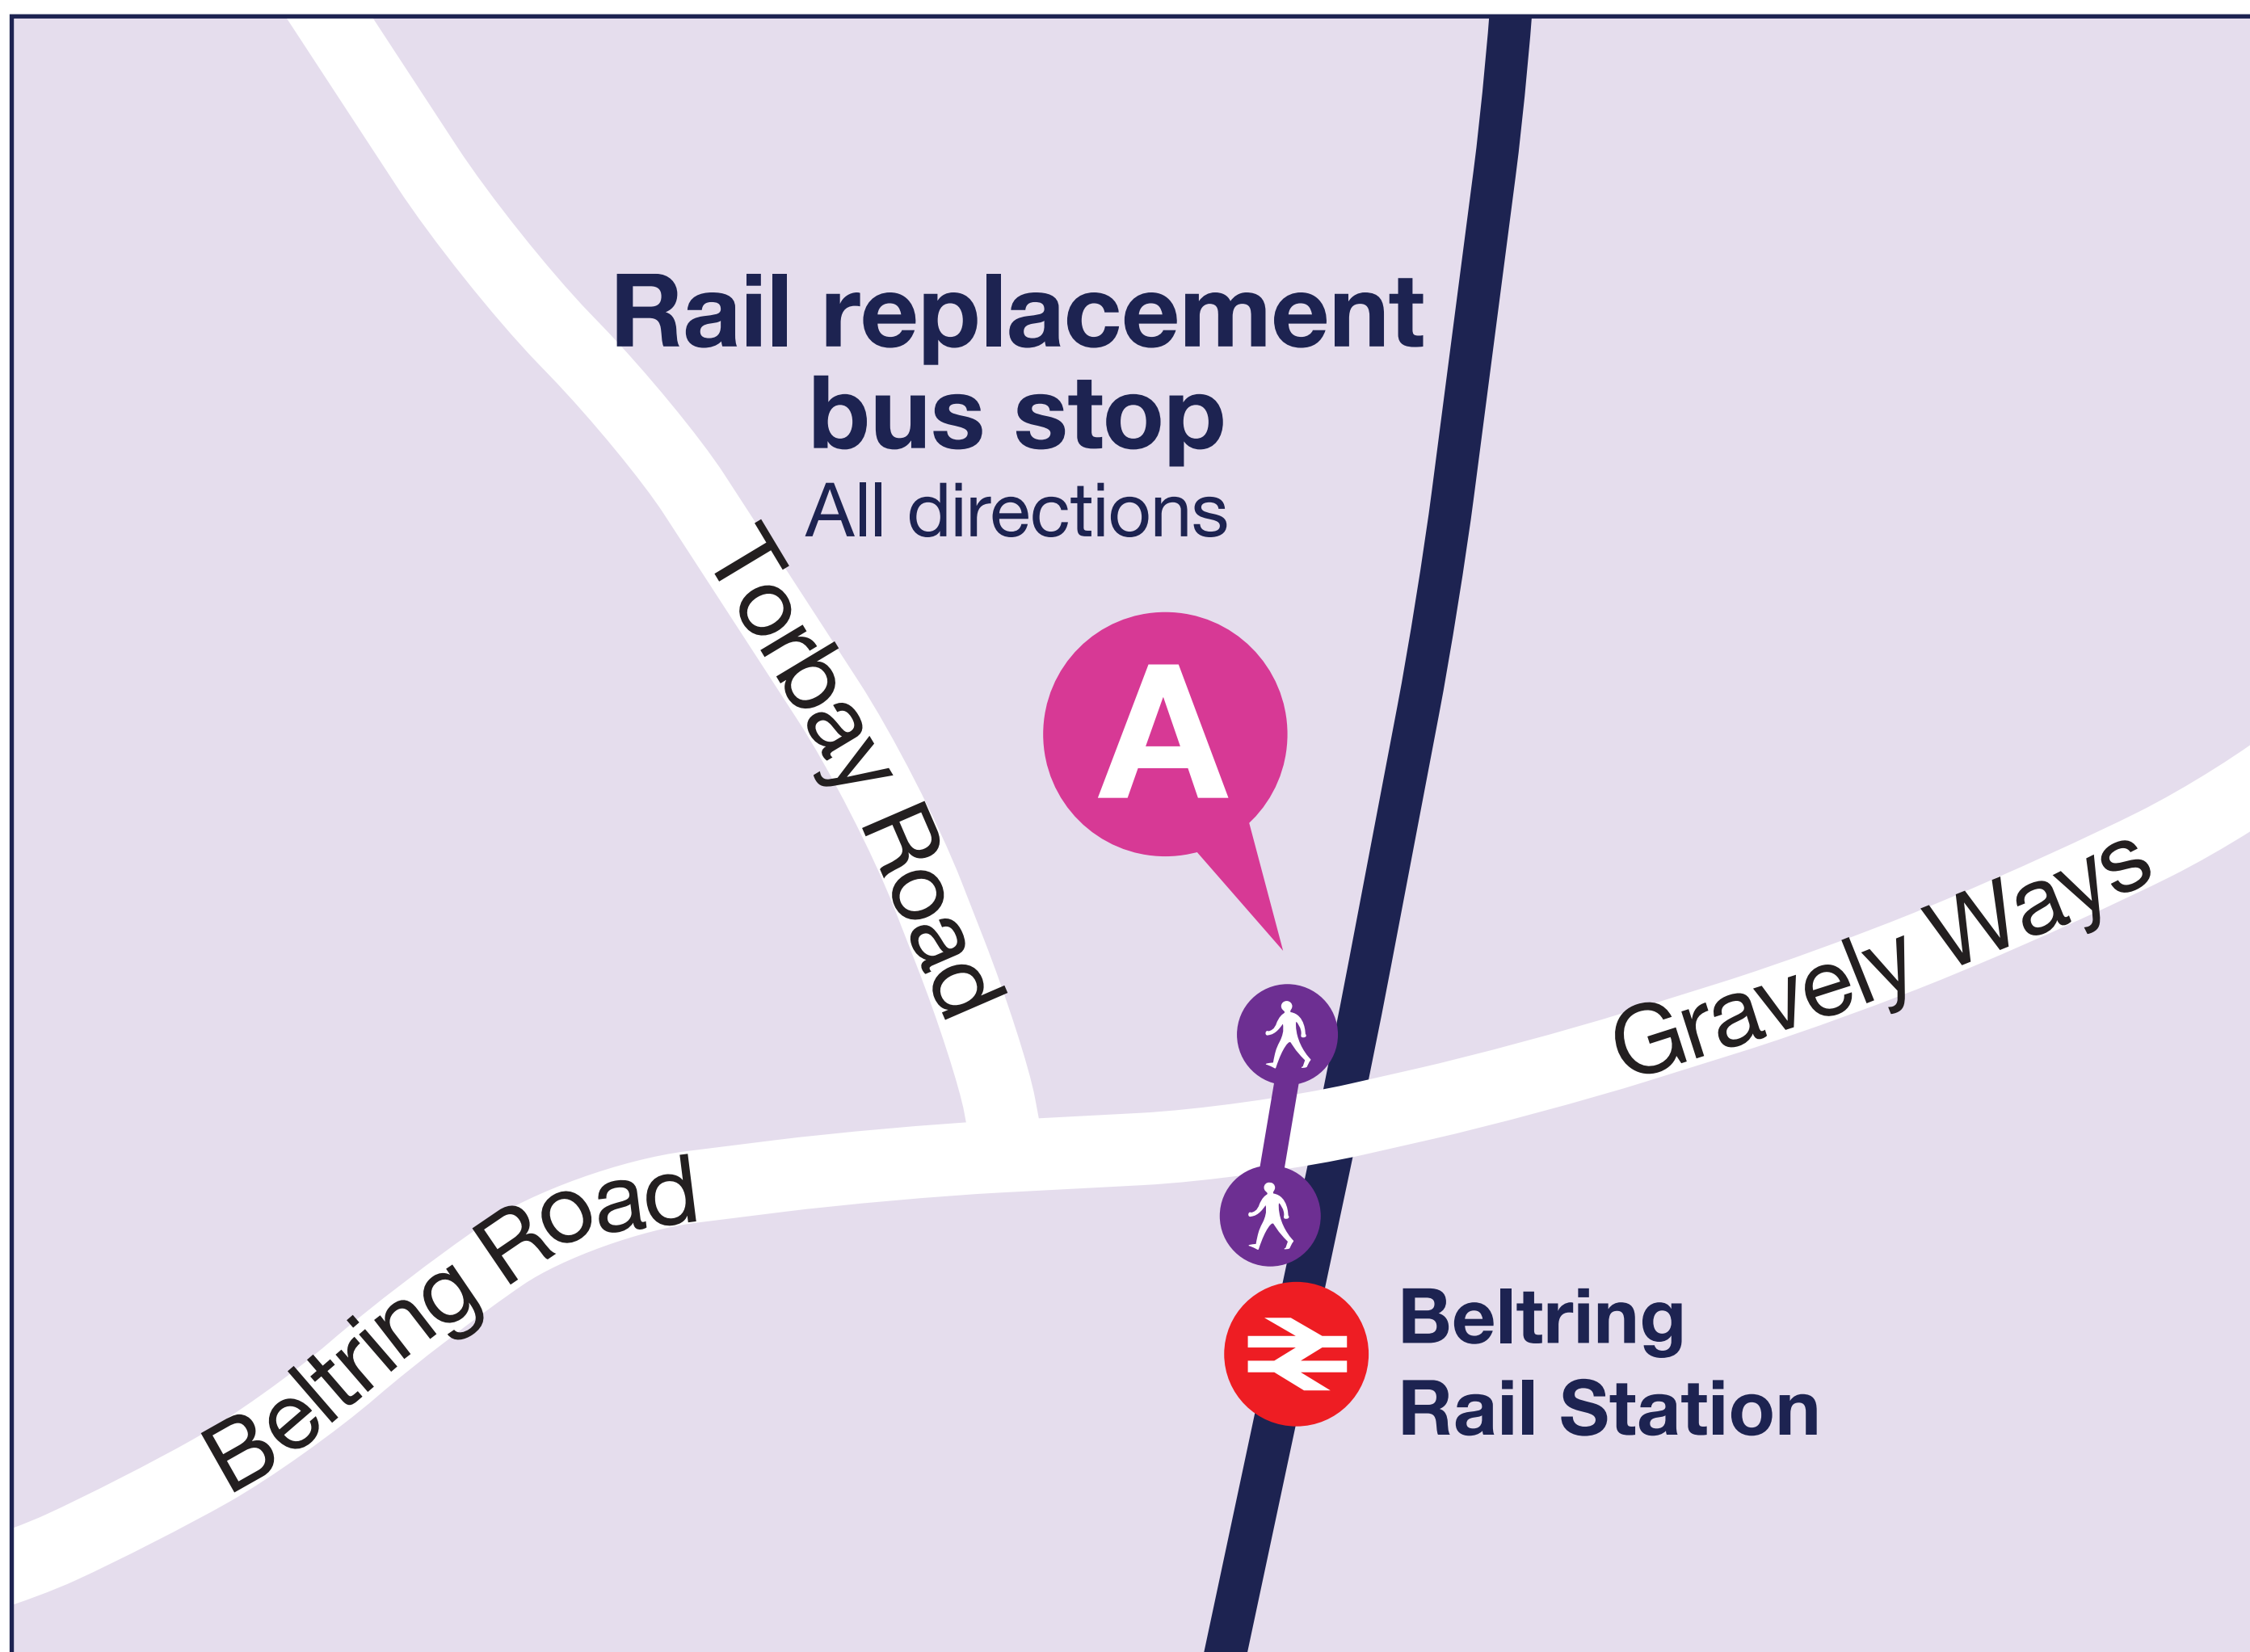

Rail replacement bus services from Beltring

All directions

All buses leave from the front of the station by the level crossing.

In partnership with

National Rail Enquiries
0345 7 48 49 50

Southeastern Customer Services
0345 322 7021

Text Relay number
18001 0345 322 7021

Find out more at southeasternrailway.co.uk

Tweet us @Se_Railway

se