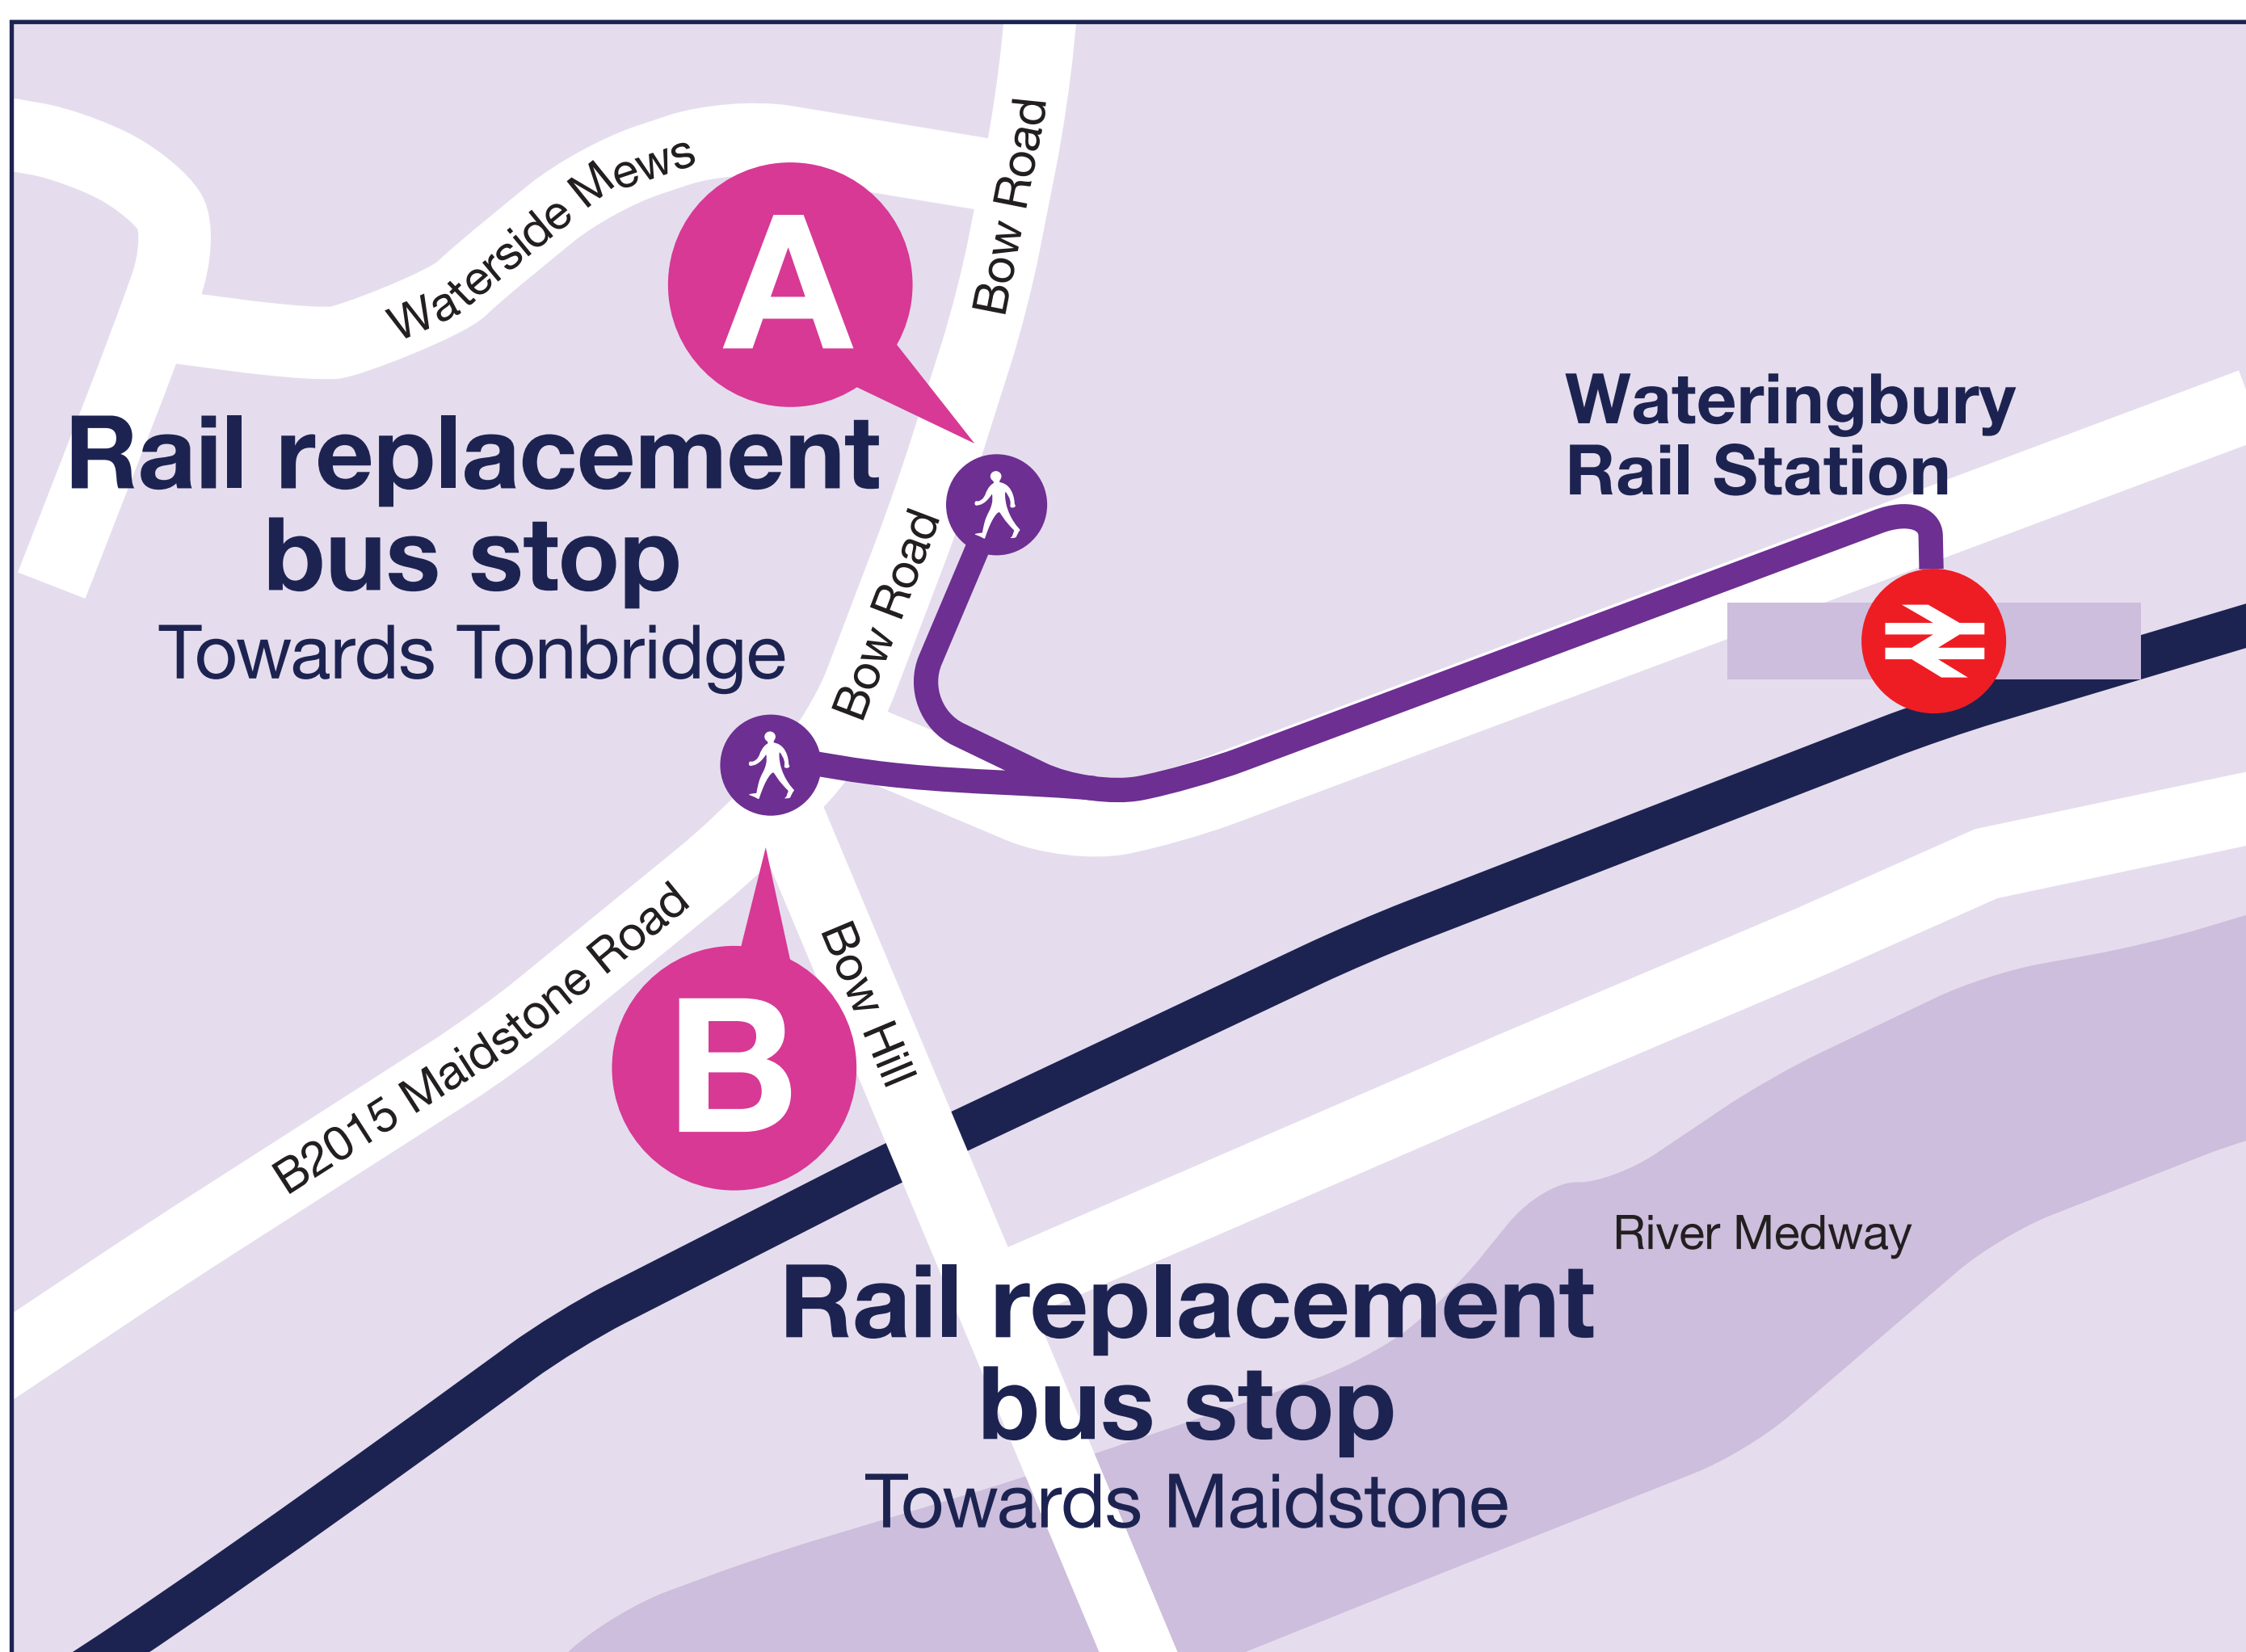

Rail replacement bus services from Watlingbury

Towards Tonbridge

Turn left onto the station car park, then turn right onto Bow Road. Replacement bus stop is on the same side.

Towards Maidstone

Turn left onto station car park, then turn left onto Maidstone Road. The rail replacement bus stop is directly opposite the junction for Bow Hill on the right hand side of the road.