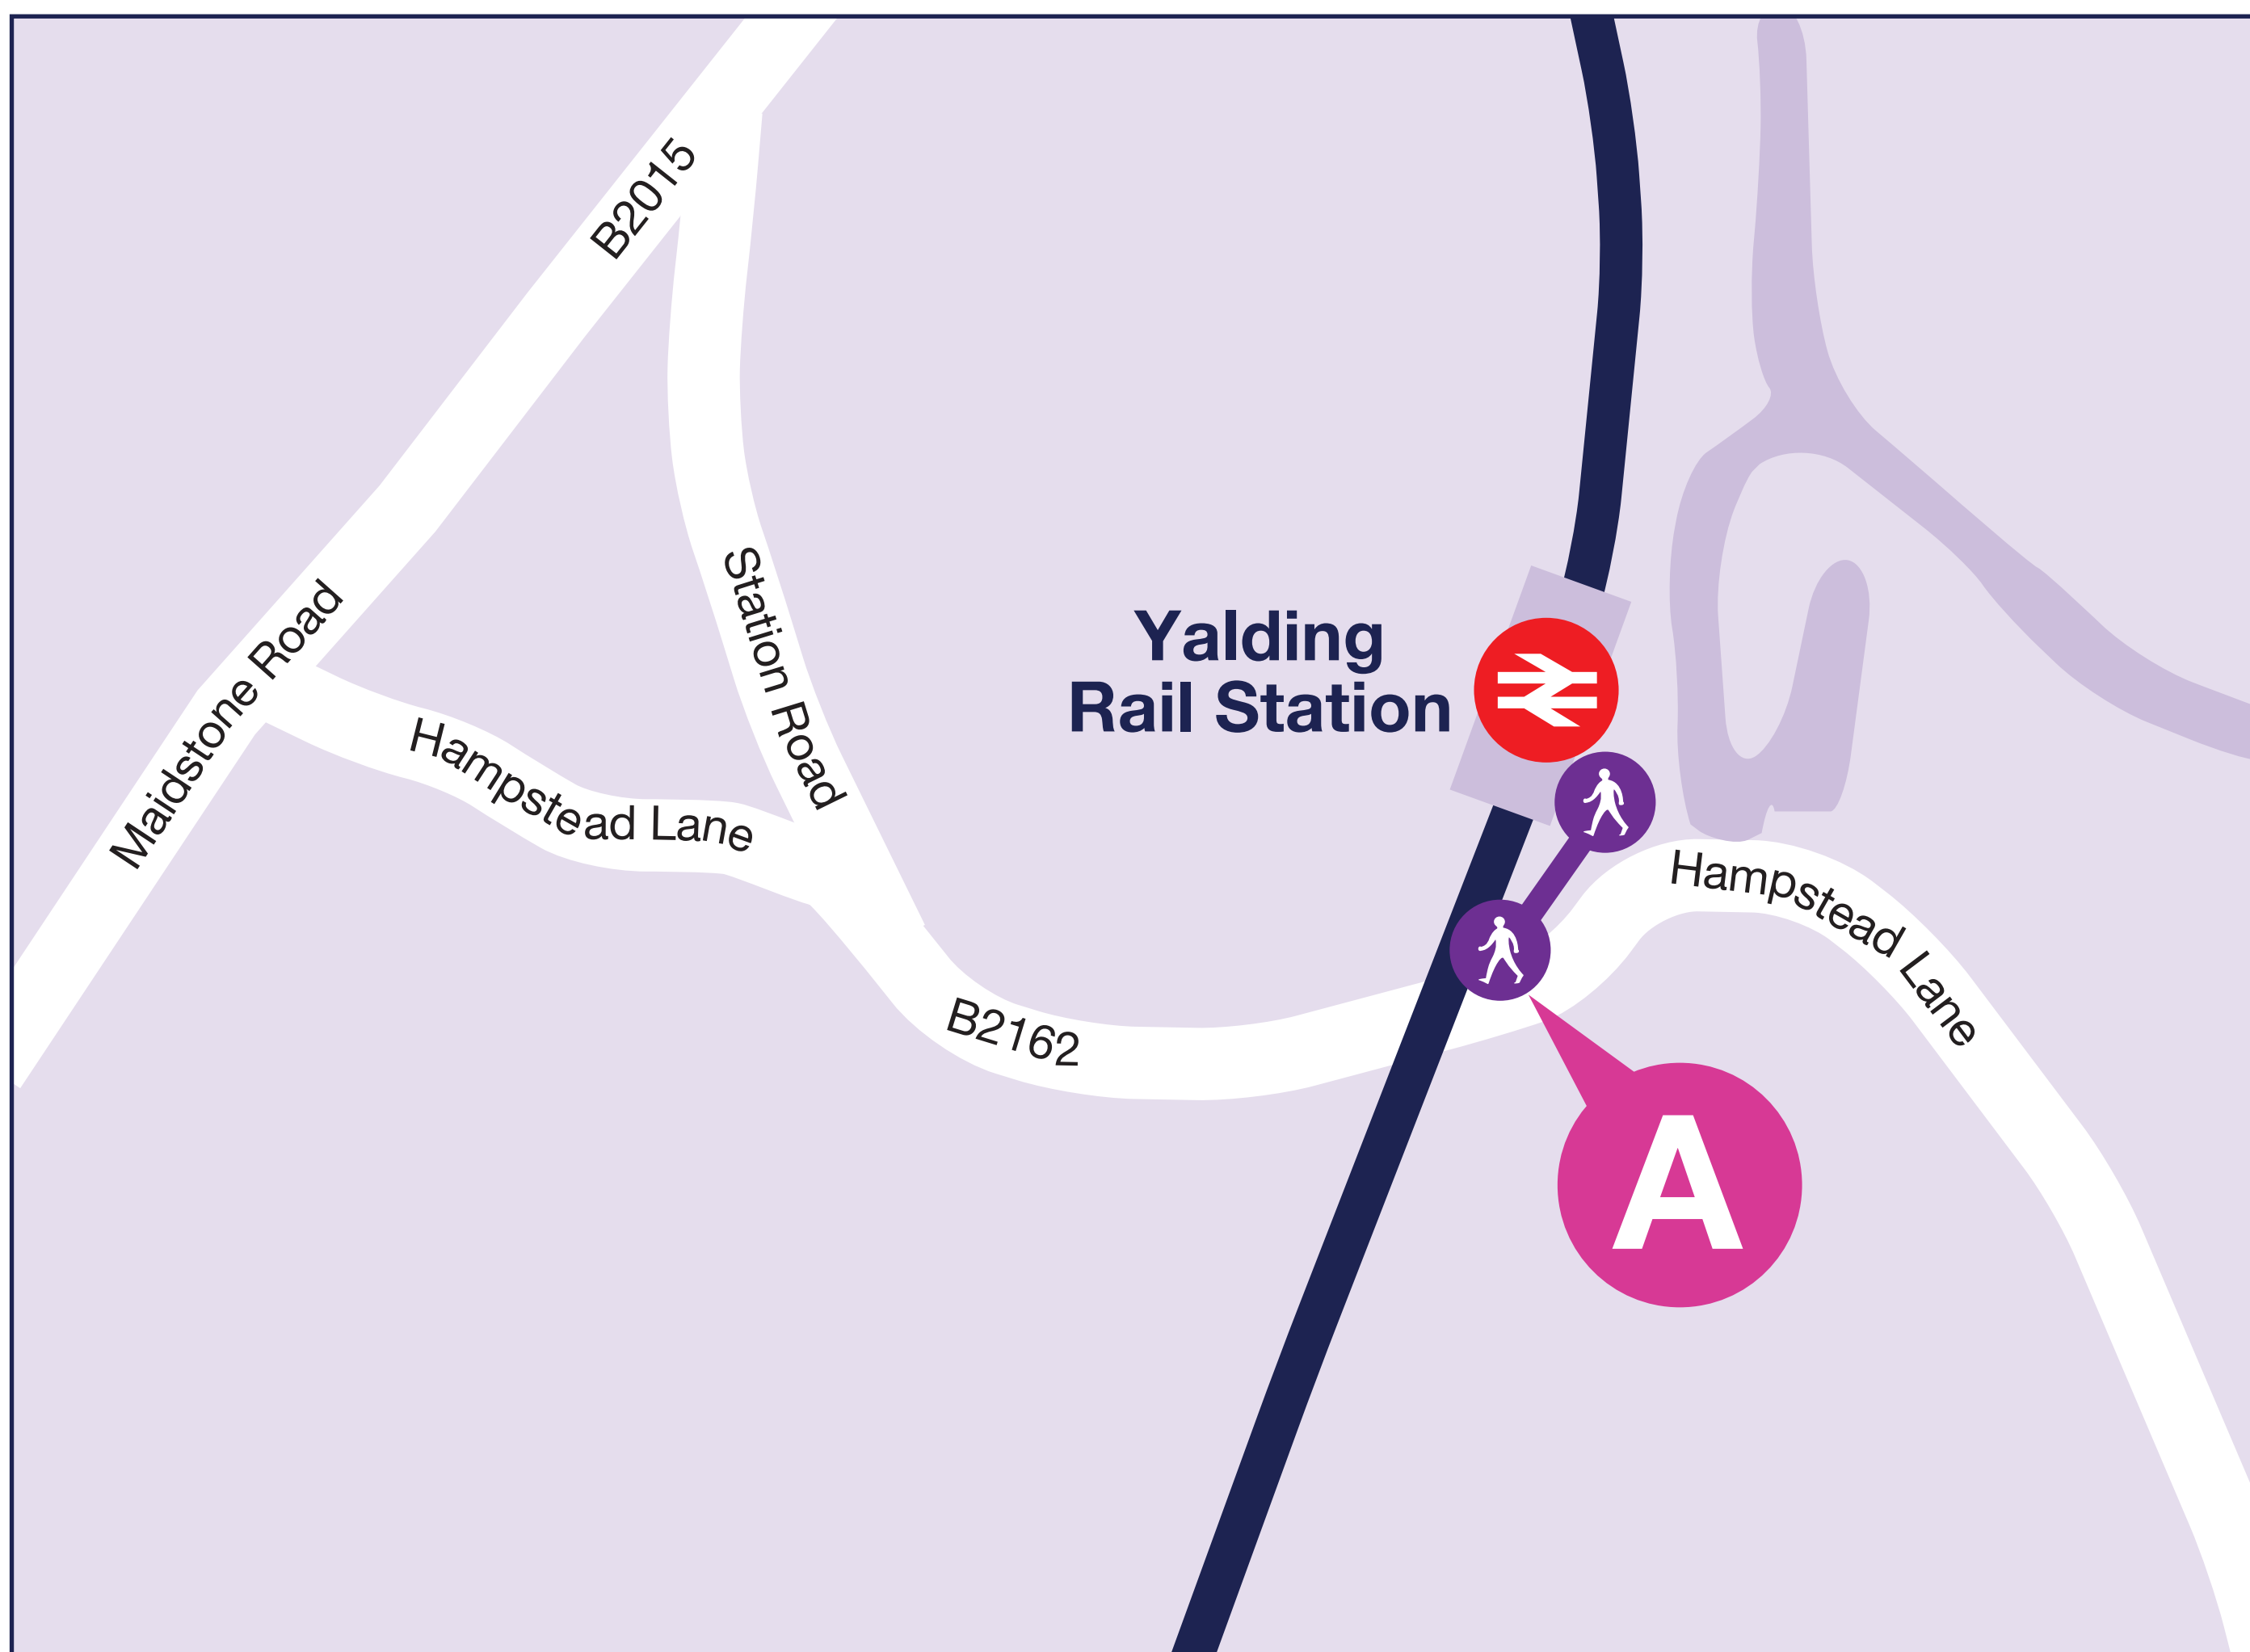

Rail replacement bus services from Yalding

All Directions

The rail replacement bus stop is in the station car park by the platform.

In partnership with

National Rail Enquiries
0345 7 48 49 50

Southeastern Customer Services
0345 322 7021